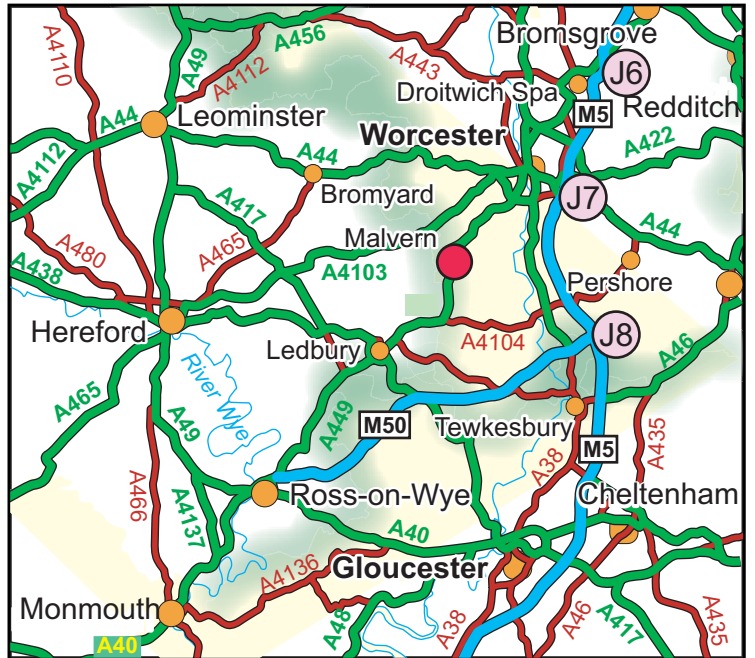

Directions from M5 J7:

Exit the M5 at Junction 7. At the end of the slip road follow signs for the A44. At the next roundabout turn left onto the A4440. Continue straight across the next two roundabouts. At the next roundabout take the first exit onto the A449. Stay on the A449 for about 3.75 miles until the edge of Malvern Link. Go straight over the roundabout and take the fourth left turn into Spring Lane. Follow Spring Lane as it bends to the left then take the next left into Spring Lane North, our building is on the left hand side at the end of the road.

Parking is available onsite

Disabled parking and toilets are available onsite.

Mail order address:
OTS LTD - OTSTORES
PO Box 234
Malvern
WR14 1QB

Malvern Link