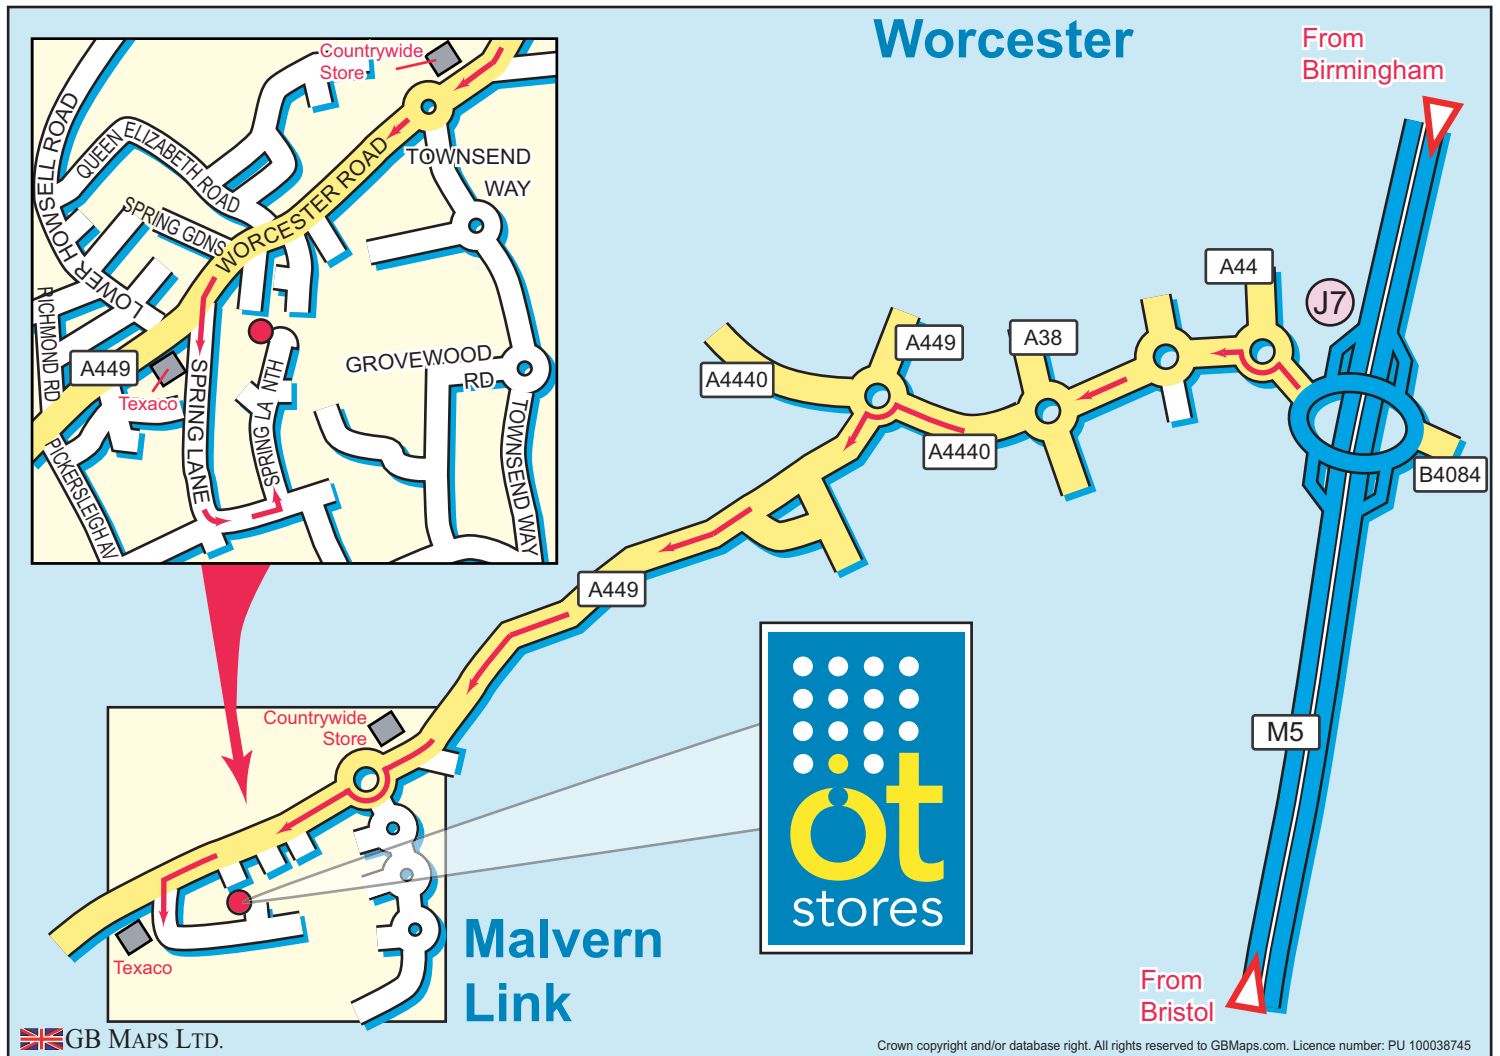

www.otstores.co.uk

OTS Ltd - OTSTORES
The Haysfield
Spring Lane North
Malvern
Worcestershire
WR14 1GF

Tel. 0845 260 7061

Fax. 0845 260 7062

Email: info@otstores.co.uk

Directions from M5 J7:

Exit the M5 at Junction 7. At the end of the slip road follow signs for the A44. At the next roundabout turn left onto the A4440. Continue straight across the next two roundabouts. At the next roundabout take the first exit onto the A449. Stay on the A449 for about 3.75 miles until the edge of Malvern Link. Go straight over the roundabout and take the fourth left turn into Spring Lane. Follow Spring Lane as it bends to the left then take the next left into Spring Lane North, our building is on the left hand side at the end of the road.

Parking is available onsite

Disabled parking and toilets are available onsite.

Mail order address:
OTS LTD - OTSTORES
PO Box 234
Malvern
WR14 1QB

Malvern Link