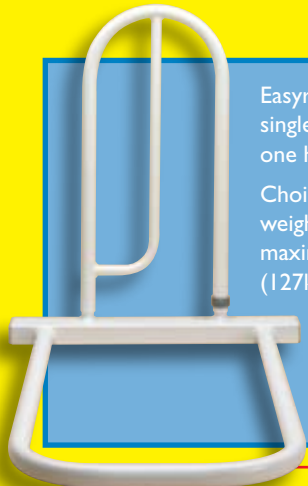

Easyrail® Bed Grab Rail – Single Handle

Easyrail® single-handle can be used on single, double or kingsize beds, and has one handle.

Choice of sizes determined by user's weight – standard Easyrail® has a maximum user weight of 20 stone (127kg), whilst the Heavy Duty version has a maximum user weight of 30 stone (190kg).

For those over 30 stone ask about our new Bariatric version.