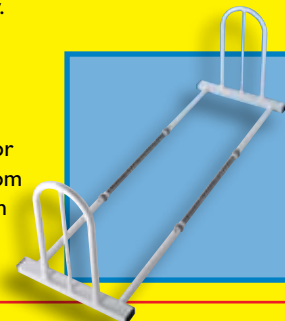

Easyrail® Bed Grab Rail – Single Handle

Easyrail® single-handle can be used on single, double or kingsize beds, and has one handle.

Choice of sizes determined by user's weight – standard Easyrail® has a maximum user weight of 20 stone (127kg), whilst the Heavy Duty version has a maximum user weight of 30 stone (190kg).

For those over 30 stone ask about our new Bariatric version.

Specially designed to fit those beds where the mattress sits within a side frame, such as pine slatted beds.

Easy to assemble and dismantle, with no need for tools.

Can easily be transported or stored when not in use.

Choice of 2 colours for both Standard and Heavy Duty sizes – classic White, or new Silver-Grey.

Easyrail® Bed Grab Rail, Twin-Handled

If two occupants need assistance, or a single occupant would benefit from the use of a bed grab rail handle on both sides of the bed, the Easyrail® twin-handled is also available.